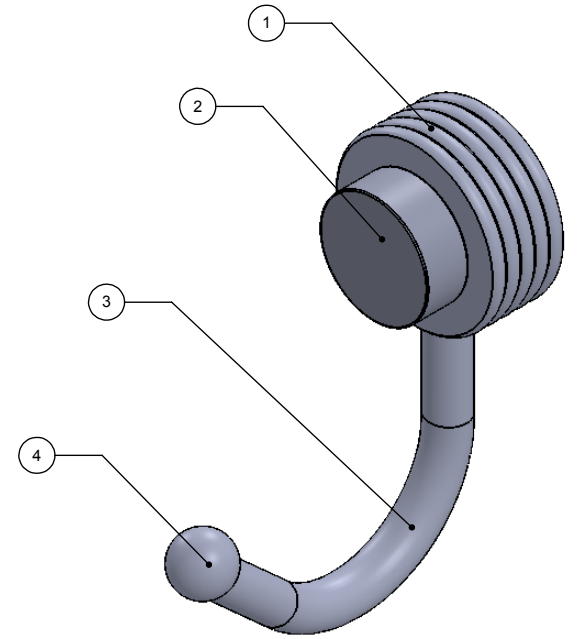

ITEM NO.	P/N	DESCRIPTION	QTY.
1	RGGV	CONNECTOR	1
2	CARD-1	END LOCK	1
3	HKHK	PIPE	1
4	BL1T-12	BALL	1

NOTES:
1. UNIT IS IN INCHES

UNLESS OTHERWISE STATED	
.X	±.3mm
.XX	±.15mm
.XXX	±.008mm

COPYRIGHT © Allied Brass 2016

THIRD ANGLE PROJECTION

DRAWN	1-27-2016	I.M
CHECKED	1-27-2016	P.D
APPROVED	1-27-2016	R.A

MATERIAL:	BRASS
DESCRIPTION:	ROOB HOOK

FINISH	TBD
QUANTITY	TBD
DRAWING No.	REV
420G	0
SCALE	1:1.25
SHEET: 01	A4