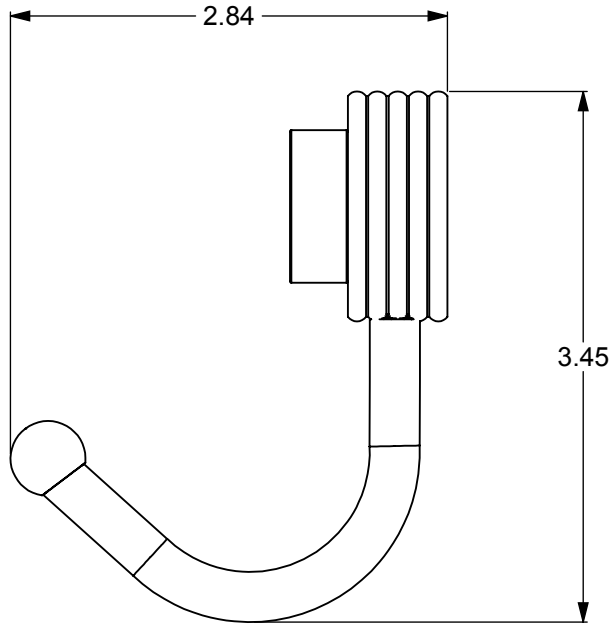

ITEM NO.	P/N	DESCRIPTION	QTY.
1	RGGV	CONNECTOR	1
2	CARD-1	END LOCK	1
3	HKHK	PIPE	1
4	BL1T-12	BALL	1

NOTES:
1. UNIT IS IN INCHES

UNLESS OTHERWISE STATED	
.X	±.3mm
.XX	±.15mm
.XXX	±.008mm

COPYRIGHT © Allied Brass 2016

THIRD ANGLE PROJECTION

DRAWN	1-27-2016	I.M
CHECKED	1-27-2016	P.D
APPROVED	1-27-2016	R.A

MATERIAL:	BRASS
DESCRIPTION:	ROOB HOOK

FINISH	TBD
QUANTITY	TBD
DRAWING No.	REV
420G	0
SCALE	1:1.25
SHEET: 01	A4