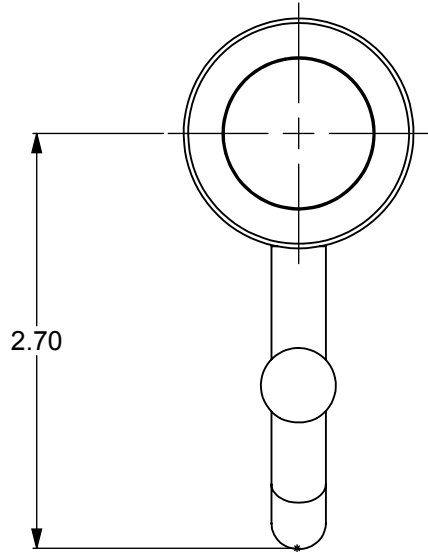

ITEM NO.	P/N	DESCRIPTION	QTY.
1	RGGV	CONNECTOR	1
2	CARD-1	END LOCK	1
3	HKHK	PIPE	1
4	BL1T-12	BALL	1

NOTES:
1. UNIT IS IN INCHES

UNLESS OTHERWISE STATED	
.X	±.3mm
.XX	±.15mm
.XXX	±.008mm

COPYRIGHT © Allied Brass 2016

THIRD ANGLE PROJECTION

DRAWN	1-27-2016	I.M
CHECKED	1-27-2016	P.D
APPROVED	1-27-2016	R.A

MATERIAL:	BRASS
DESCRIPTION:	ROOB HOOK

FINISH	TBD
QUANTITY	TBD
DRAWING No.	REV
420G	0
SCALE	1:1.25
SHEET: 01	A4